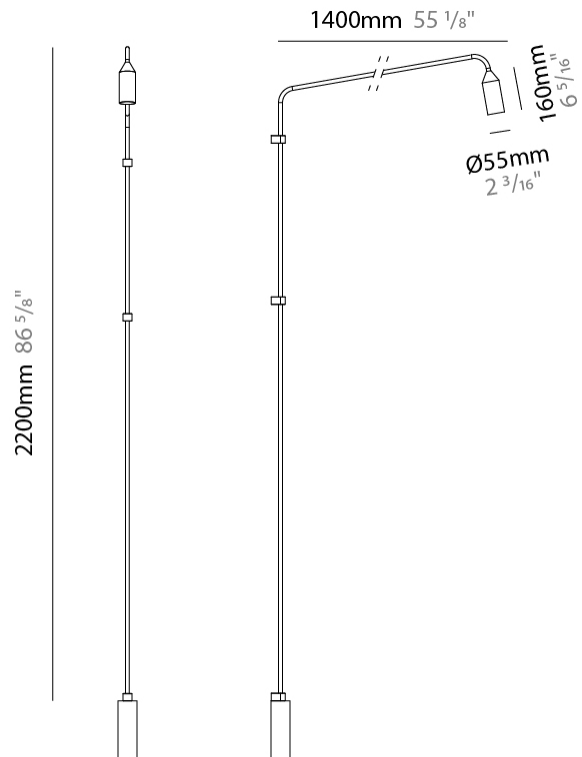

base number   Finish
Options

1. To build a product code in our configurator select the specify button on the base model # product page
2. To build a manual product code on this datasheet choose from the options listed below in blue font and add the suffix to the base model #

GENERAL

Series: Flamingo
Brand: Platek
Division: Exterior
Mounting Type: Surface
Mounting Location: Wall
Subcategory: Downlight

PHYSICAL

Shape: Abstract
Diameter (mm): 55
Diameter (in): 2 3/16
Height (mm): 2200
Height (in): 86 5/8
Extension (mm): 1400
Extension (in): 55 1/8
Light Distribution: Direct
Weight (kg): 5.8
Weight (lbs): 12.8
Installation Requirement: Waterproof J-Box is included
Screws: No visible screws
Diffuser: Frosted Methacrylate - 2mm
Fixture Finish: [BLK](#) / [WHI](#) / [COR](#)
Fixture Material: Aluminum
Upon Request: Finishes - Anthracite, Bronze

ELECTRICAL

Lamp Type: LED
Input Wattage (W): 9
Total Output Wattage (W): 7.5
Dimming: Non-Dimmable / 0-10V Dimming
Driver Included: No
Driver Location: Remote
Driver Type: Constant Voltage - Universal
Driver Class: Class 2
Input Voltage (V): 120 - 277
Constant Voltage (V): 24

LED

Number of LEDs: 1
Color Temperature (°K): 3000
Max. Delivered Lumen (lm): 385
Nominal Lumen (lm): 705
CRI: >80 CRI
Lamp Life (hrs): 60000

OPTICAL

Optic°: 76
Beam Angle: Diffused

RATINGS AND CERTIFICATIONS

Certified By: Certified for North American Standards
IP rating: IP65
IK Rating: IK06
Bug Rating: B0 U0 G0