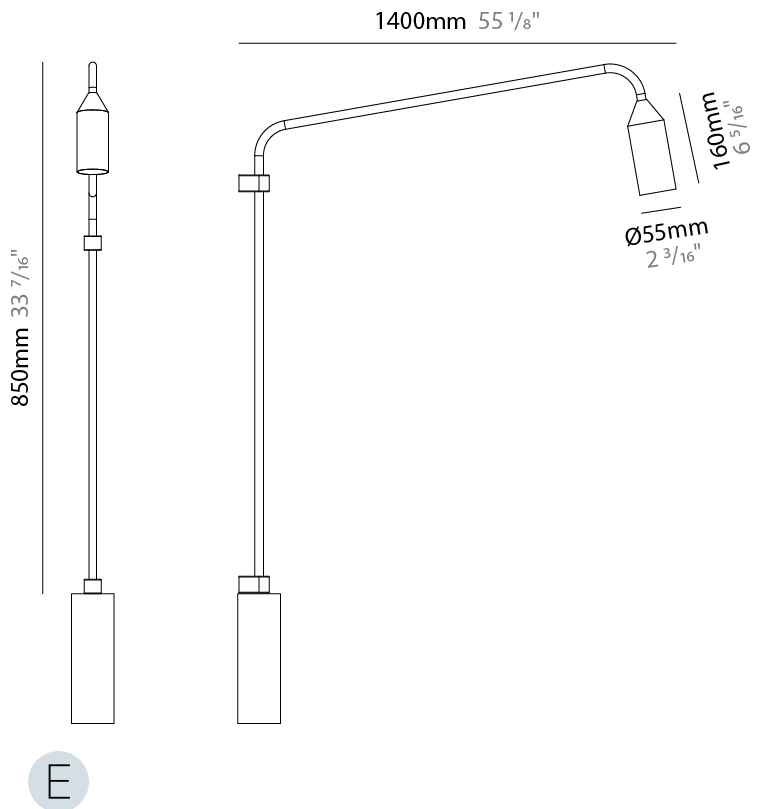

1. To build a product code in our configurator select the specify button on the base model # product page
2. To build a manual product code on this datasheet choose from the options listed below in blue font and add the suffix to the base model #

GENERAL

Series: Flamingo
Brand: Platek
Division: Exterior
Mounting Type: Surface
Mounting Location: Wall
Subcategory: Downlight

PHYSICAL

Shape: Abstract
Diameter (mm): 55
Diameter (in): 2 3/16
Height (mm): 850
Height (in): 33 7/16
Extension (mm): 1400
Extension (in): 55 1/8
Light Distribution: Direct
Weight (kg): 5
Weight (lbs): 11
Installation Requirement: Waterproof J-Box is included
Screws: No visible screws
Diffuser: Frosted Methacrylate - 2mm
Fixture Finish: BLK / WHI / COR
Fixture Material: Aluminum
Upon Request: Finishes - Anthracite, Bronze

ELECTRICAL

Lamp Type: LED
Input Wattage (W): 9
Total Output Wattage (W): 7.5
Dimming: Non-Dimmable / 0-10V Dimming
Driver Included: No
Driver Location: Remote
Driver Type: Constant Voltage - Universal
Driver Class: Class 2
Housing: ENCP5
Input Voltage (V): 120 - 277
Constant Voltage (V): 24

LED

Number of LEDs: 1
Color Temperature (°K): 3000
Max. Delivered Lumen (lm): 385
Nominal Lumen (lm): 705
CRI: >80 CRI
Lamp Life (hrs): 60000

OPTICAL

Optic°: 76
Beam Angle: Diffused

RATINGS AND CERTIFICATIONS

Certified By: Certified for North American Standards
IP rating: IP65
IK Rating: IK06
Bug Rating: B0 U0 G0